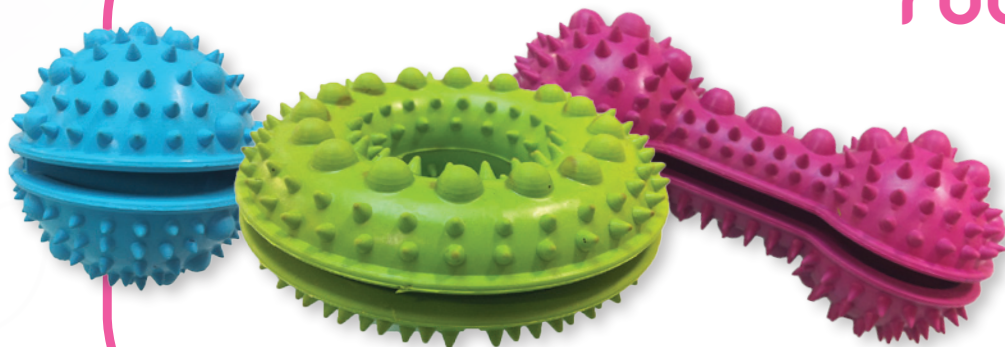

FEEDING bowls

EAT ...

Pets can eat in-style with these funky lightweight plastic feeding bowls. Available in 3 bright colours with rubber feet to stop bowls sliding or any spillage during feeding.

rubber ruminoger

PLAY ...

Active play and rewards are part of a pets healthy and balanced life style. Fill these boredom breaker toys up with healthy treats and let your pet get to work. Available in 3 colours & great for dogs teeth and gums.

NEW
Products

Colours of...

EAT, PLAY & SLEEP.

SLEEP ...

Just like us, pets need rest too. These nylon pet beds are ideal as they are durable, scratch and water resistant with lots of internal padding for comfort after a busy day. Available in 3 sizes and colours and machine washable at 40 degrees.