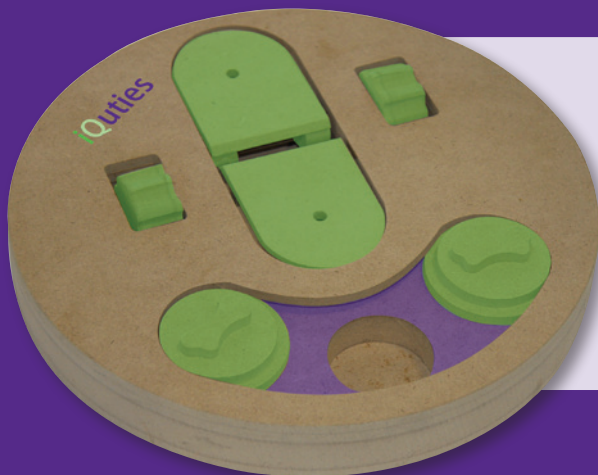

iQuties Treat Wheel

- Circular shaped board with 6 holes for hiding treats.
- Has 3 sliding disks which challenges the dog to find the healthy treats.
- Compressed wood construction

Size: 33cm in diameter

iQuties Bone Slots

- Bone shaped board with 10 holes for hiding treats.
- Has 6 sliding disks which challenges the dog to find the healthy treats.
- Compressed wood construction.

Size: 33 x 45cm

iQuties Slot 'n' Lever

- 2 lever wheels open flaps to reveal healthy treats
- Sliding discs conceal small treat cups
- Compressed wood construction.

Size: 33cm in diameter

iQuties

Snack Attacks

iQuties Snack Attacks are treat release balls that offer dogs a fun mental challenge.

- **Highly durable**
- **Available in three different sizes**
- **Removable nozzle making it easy to clean**
- **Made from vinyl materials**

Sizes:

iQuties Small Snack Attack - 7.5cm
iQuties Medium Snack Attack - 10cm
iQuties Large Snack Attack - 12.5cm