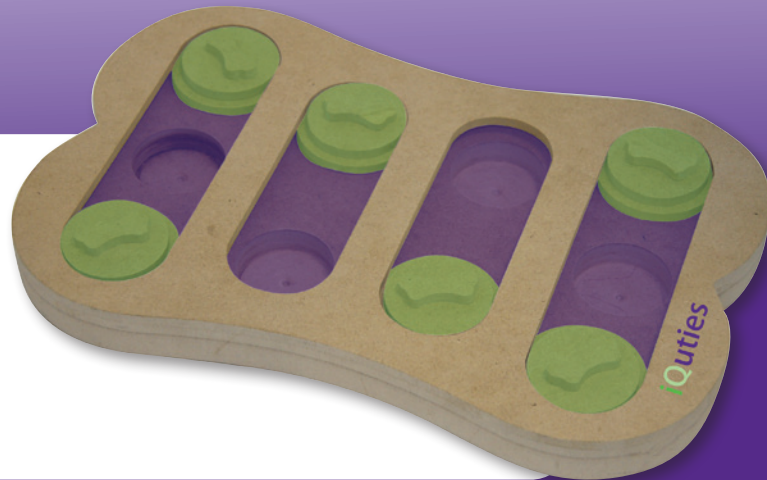

iQuties Treat Wheel

- Circular shaped board with 6 holes for hiding treats.
- Has 3 sliding disks which challenges the dog to find the healthy treats.
- Compressed wood construction

Size: 33cm in diameter

iQuties Bone Slots

- Bone shaped board with 10 holes for hiding treats.
- Has 6 sliding disks which challenges the dog to find the healthy treats.
- Compressed wood construction.

Size: 33 x 45cm

iQuties Slot 'n' Lever

- 2 lever wheels open flaps to reveal healthy treats
- Sliding discs conceal small treat cups
- Compressed wood construction.

Size: 33cm in diameter

iQuties

Snack Attacks

iQuties Snack Attacks are treat release balls that offer dogs a fun mental challenge.

- **Highly durable**
- **Available in three different sizes**
- **Removable nozzle making it easy to clean**
- **Made from vinyl materials**

Sizes:

iQuties Small Snack Attack - 7.5cm
iQuties Medium Snack Attack - 10cm
iQuties Large Snack Attack - 12.5cm