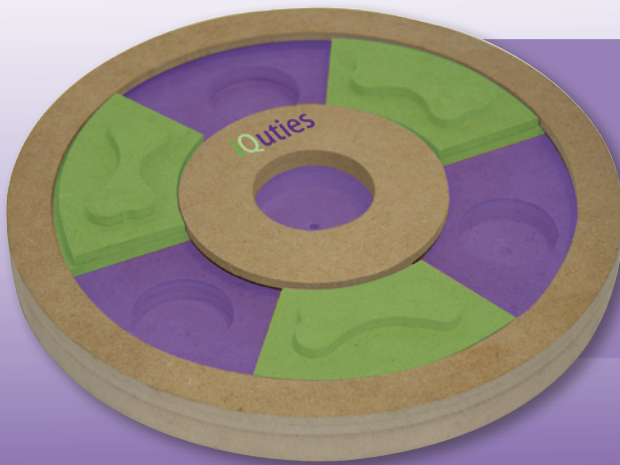

iQuties Treat Wheel

- Circular shaped board with 6 holes for hiding treats.
- Has 3 sliding disks which challenges the dog to find the healthy treats.
- Compressed wood construction

Size: 33cm in diameter

iQuties Bone Slots

- Bone shaped board with 10 holes for hiding treats.
- Has 6 sliding disks which challenges the dog to find the healthy treats.
- Compressed wood construction.

Size: 33 x 45cm

iQuties Slot 'n' Lever

- 2 lever wheels open flaps to reveal healthy treats
- Sliding discs conceal small treat cups
- Compressed wood construction.

Size: 33cm in diameter

iQuties

Snack Attacks

iQuties Snack Attacks are treat release balls that offer dogs a fun mental challenge.

- **Highly durable**
- **Available in three different sizes**
- **Removable nozzle making it easy to clean**
- **Made from vinyl materials**

Sizes:

iQuties Small Snack Attack - 7.5cm
iQuties Medium Snack Attack - 10cm
iQuties Large Snack Attack - 12.5cm