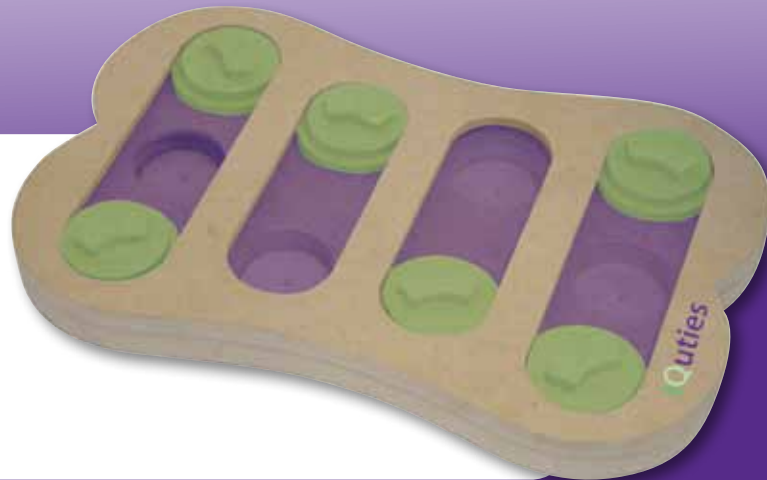

iQuties Treat Wheel

- Circular shaped board with 6 holes for hiding treats.
- Has 3 sliding disks which challenges the dog to find the healthy treats.
- Compressed wood construction

Size: 33cm in diameter

iQuties Bone Slots

- Bone shaped board with 10 holes for hiding treats.
- Has 6 sliding disks which challenges the dog to find the healthy treats.
- Compressed wood construction.

Size: 33 x 45cm

iQuties Slot 'n' Lever

- 2 lever wheels open flaps to reveal healthy treats
- Sliding discs conceal small treat cups
- Compressed wood construction.

Size: 33cm in diameter

iQuties

Snack Attacks

iQuties Snack Attacks are treat release balls that offer dogs a fun mental challenge.

- **Highly durable**
- **Available in three different sizes**
- **Removable nozzle making it easy to clean**
- **Made from vinyl materials**

Sizes:

iQuties Small Snack Attack - 7.5cm
iQuties Medium Snack Attack - 10cm
iQuties Large Snack Attack - 12.5cm